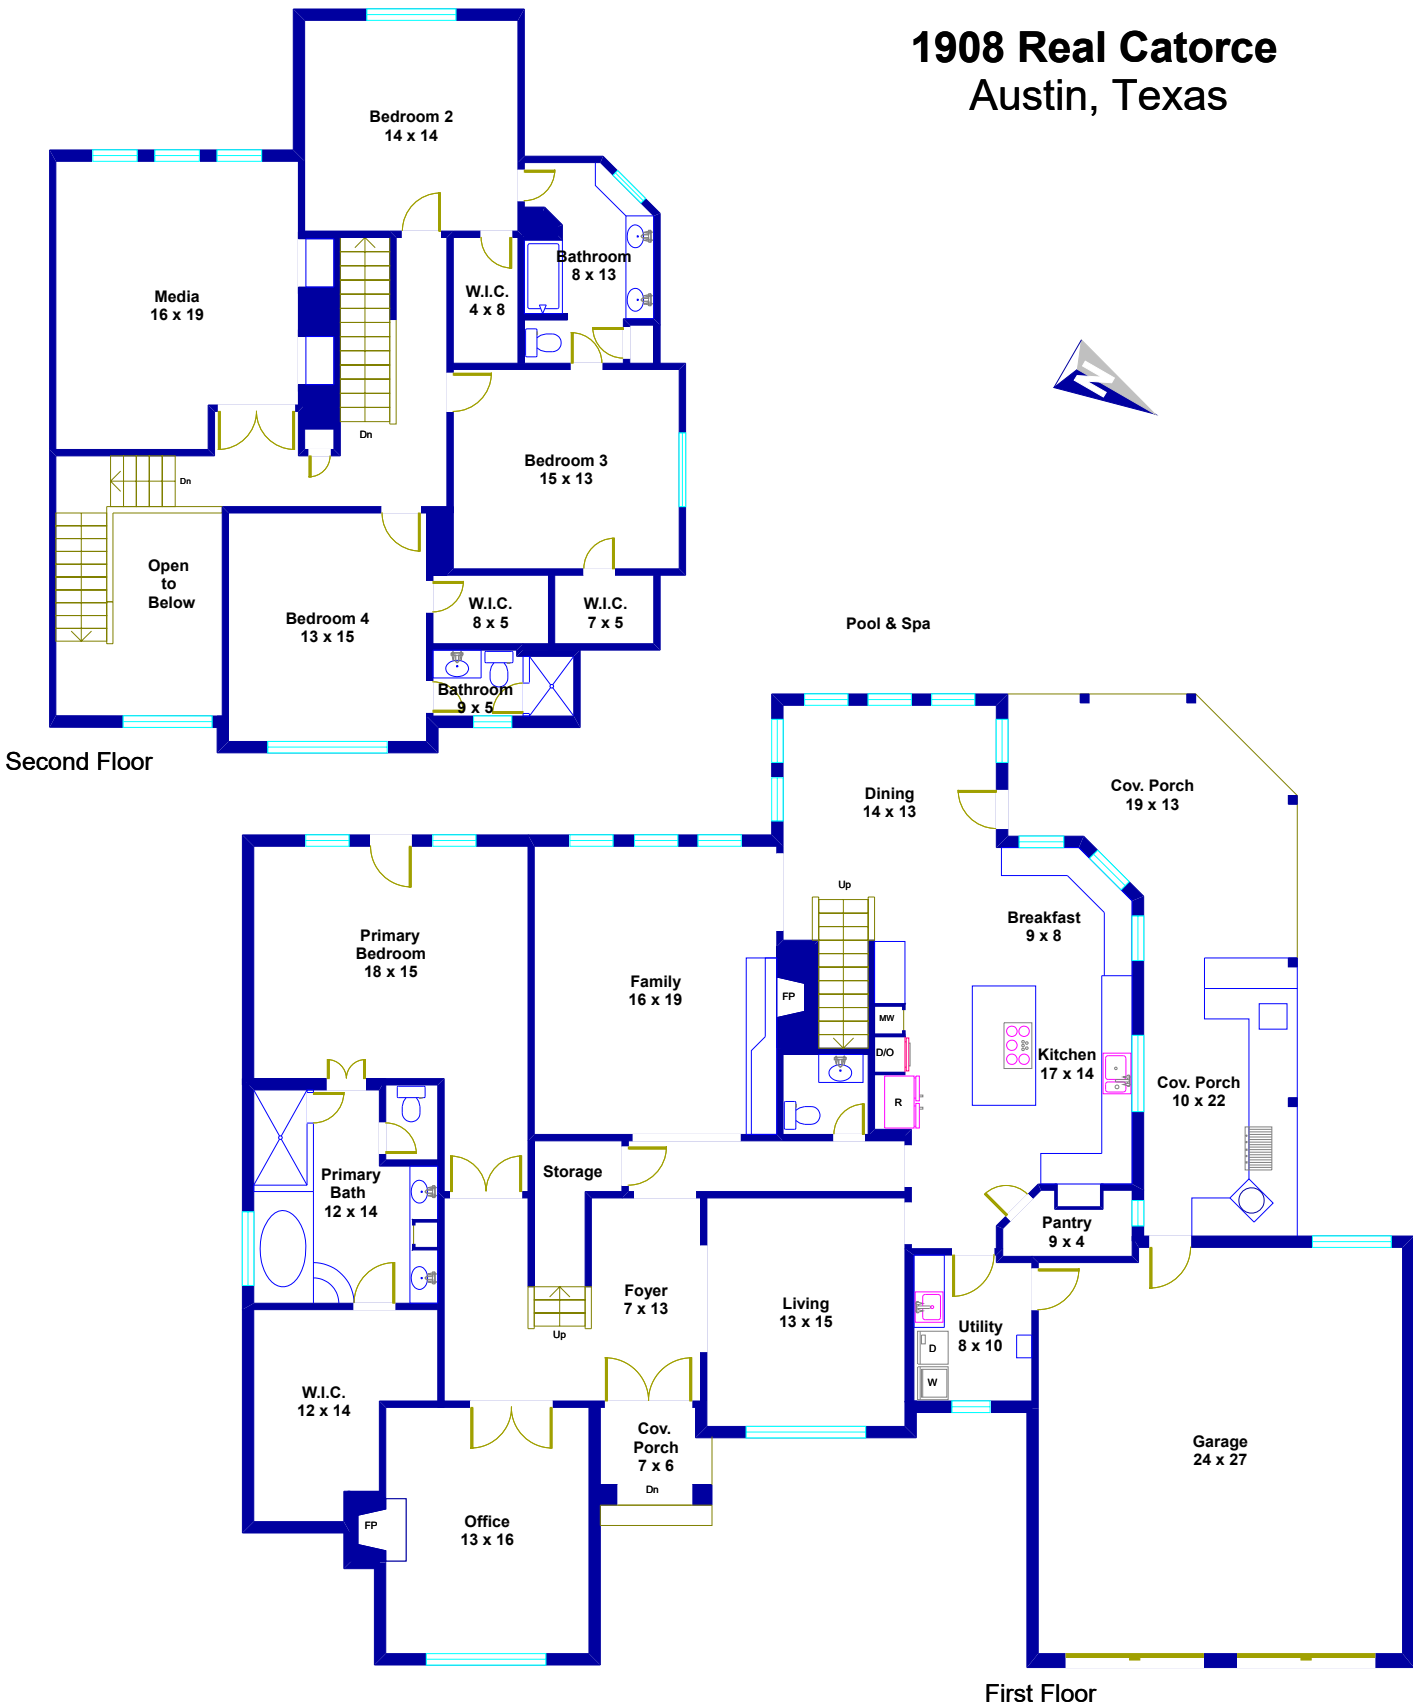

1908 Real Catorce Austin, Texas

© Floor Plan Graphics LLC 2026. This floor plan is an artistic rendering only. All dimensions are approximate. **Floor Plan Graphics LLC and Moreland Properties make no representation or warranty as to this rendering's accuracy** and no measurements or dimensions should be relied upon without independent verification. This floor plan, including all associated square footage data and materials, is the exclusive property of Floor Plan Graphics LLC and is protected by applicable intellectual property laws